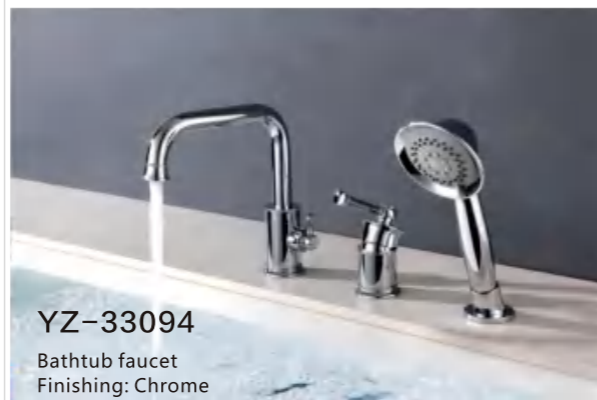

YZ-33094
Bathtub faucet
Finishing: Chrome