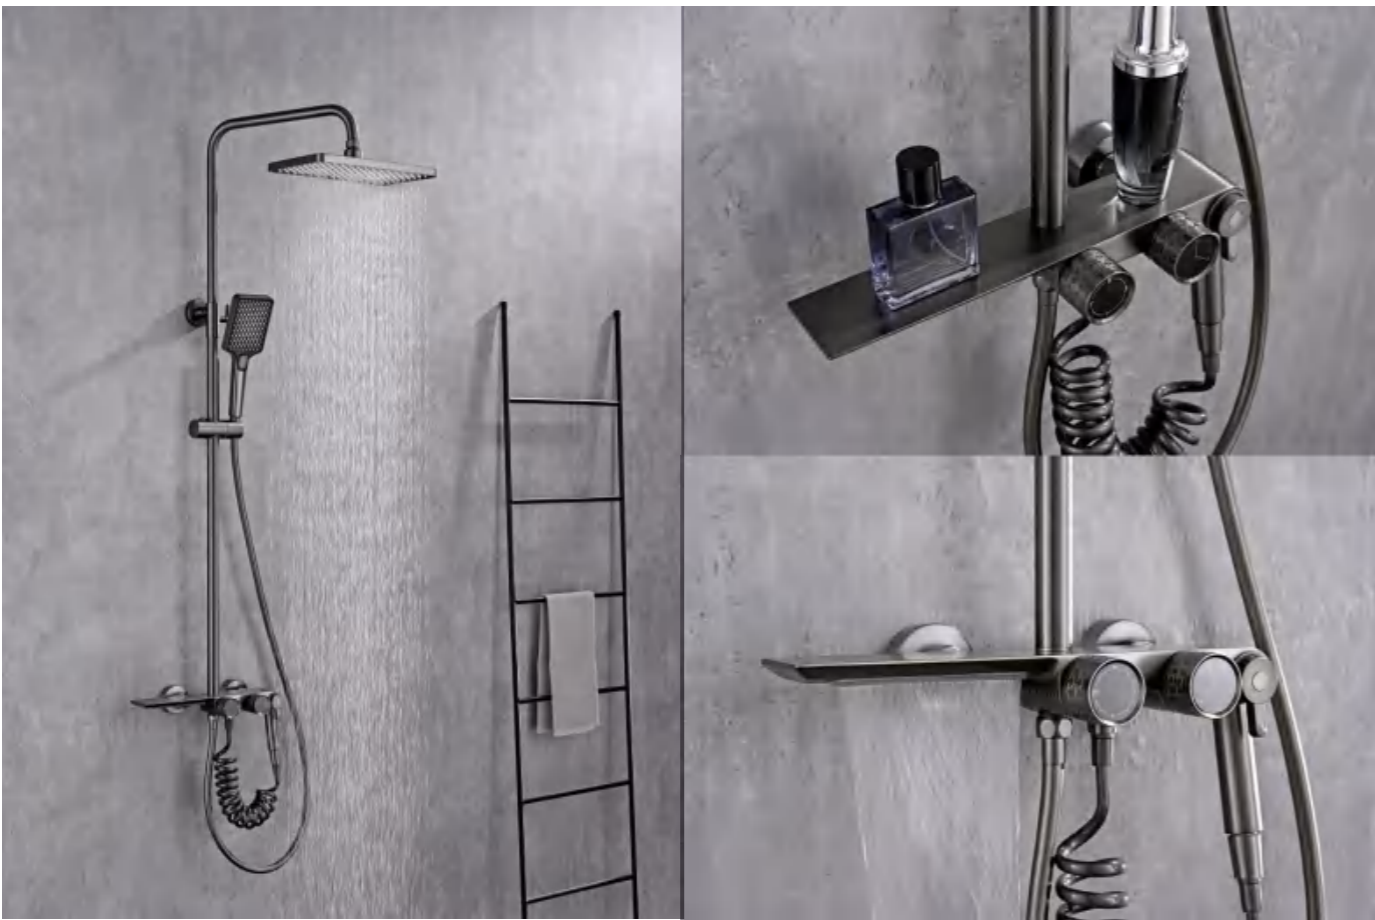

YZ-87851H
Shower combination
Finishing: Black

YZ-1688
Basin faucet
Finishing: Chrome

YZ-1688H
Basin faucet
Finishing:Black

YZ-1688F
Basin faucet
Finishing:White

YZ-1688Q
Basin faucet
Finishing:Gun grey

YZ-88208H
Shower combination
Finishing:Black