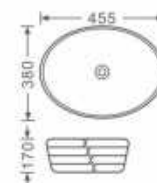

YJ-618

艺术盆

Art Basin

尺寸: 455x380x170毫米

Size: 455x380x170mm

台上安装

Above counter mounting