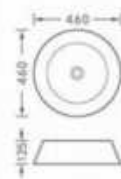

YJ-605

艺术盆

Art Basin

尺寸: 460x460x125毫米

Size: 460x460x125mm

台上安装

Above counter mounting

NEW PRODUCTS 605 SERIES

605系列