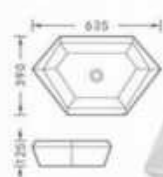

HT-603

艺术盆	Art Basin
尺寸: 635x390x125毫米	Size: 635x390x125mm
台上安装	Above counter mounting