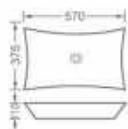

**YJ-852**

艺术盆

Art Basin

尺寸: 560x410x100毫米

Size: 560x410x100mm

台上安装

Above counter mounting

**YJ-852A**