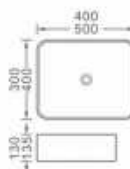

YJ-104/104A

艺术盆	Art Basin
尺寸: 500x400x135毫米	Size: 500x400x135mm
尺寸A: 400x300x130毫米	SizeA: 400x300x130mm
台上安装	Above counter mounting