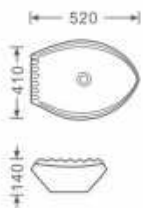

YJ-632

艺术盆

Art Basin

尺寸: 520x410x140毫米

Size: 520x410x140mm

台上安装

Above counter mounting