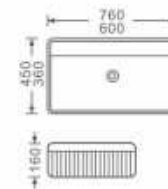

It is the most simple and beautiful distance between two points. It is extending the pure aesthetics essence in the line. Enjoy the most close distance between people and subject.

**YJ-638/ YJ-638A**

艺术盆	Art Basin
尺寸: 760x450x160毫米	Size: 760x450x160mm
尺寸A: 600x360x160毫米	SizeA: 600x360x160mm
台上安装	Above counter mounting