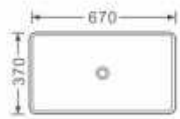

台上安装

Art Basin

Size: 410x410x135mm

Above counter mounting

YJ-127HG

YJ-127WRG

YJ-127FG

YJ-127MBG