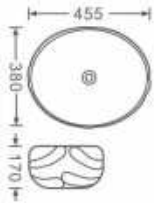

QUALITY

光洁釉面，健康环保，成就品质。
Bright glaze, Healthy and
Eco-friendly, contributes
to excellent quality.

YJ-631

艺术盆	Art Basin
尺寸: 455x380x170毫米	Size: 455x380x170mm
台上安装	Above counter mounting