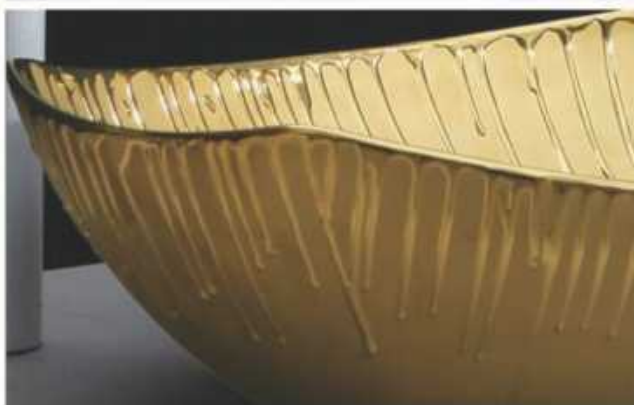

NEW PRODUCTS 602 SERIES

602系列

一见倾心，怪你过分美丽。
BLAME YOU TOO BEAUTIFUL.

602LB