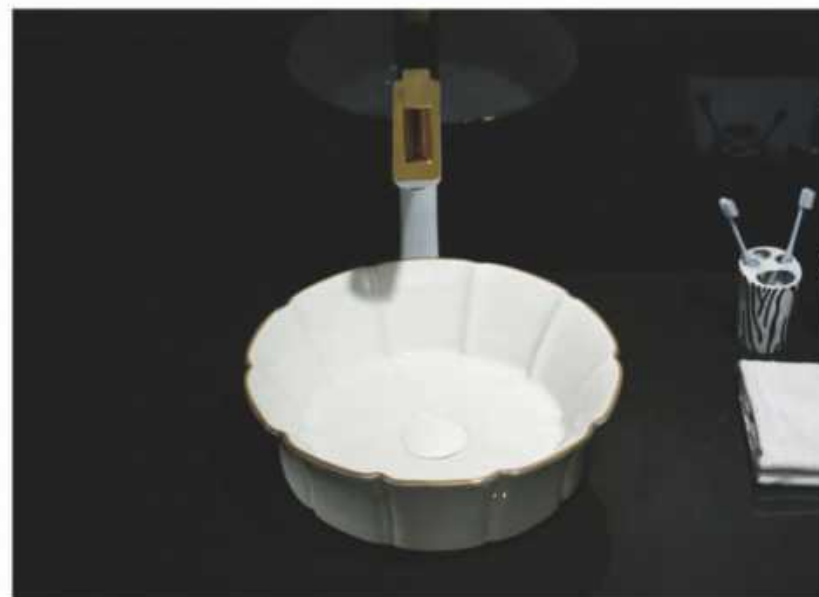

## HUMANIZED

人性化的造型设计，集品质美观实用于一身，让生活更多彩。  
HUMANIZED MODELING DESIGN, SET QUALITY /BEAUTY/UTILITY  
IN ONE, MAKE LIFE MORE COLORFUL.

YJ-609

艺术盆	Art Basin
尺寸: 385x385x115毫米	Size: 385x385x115mm
台上安装	Above counter mounting