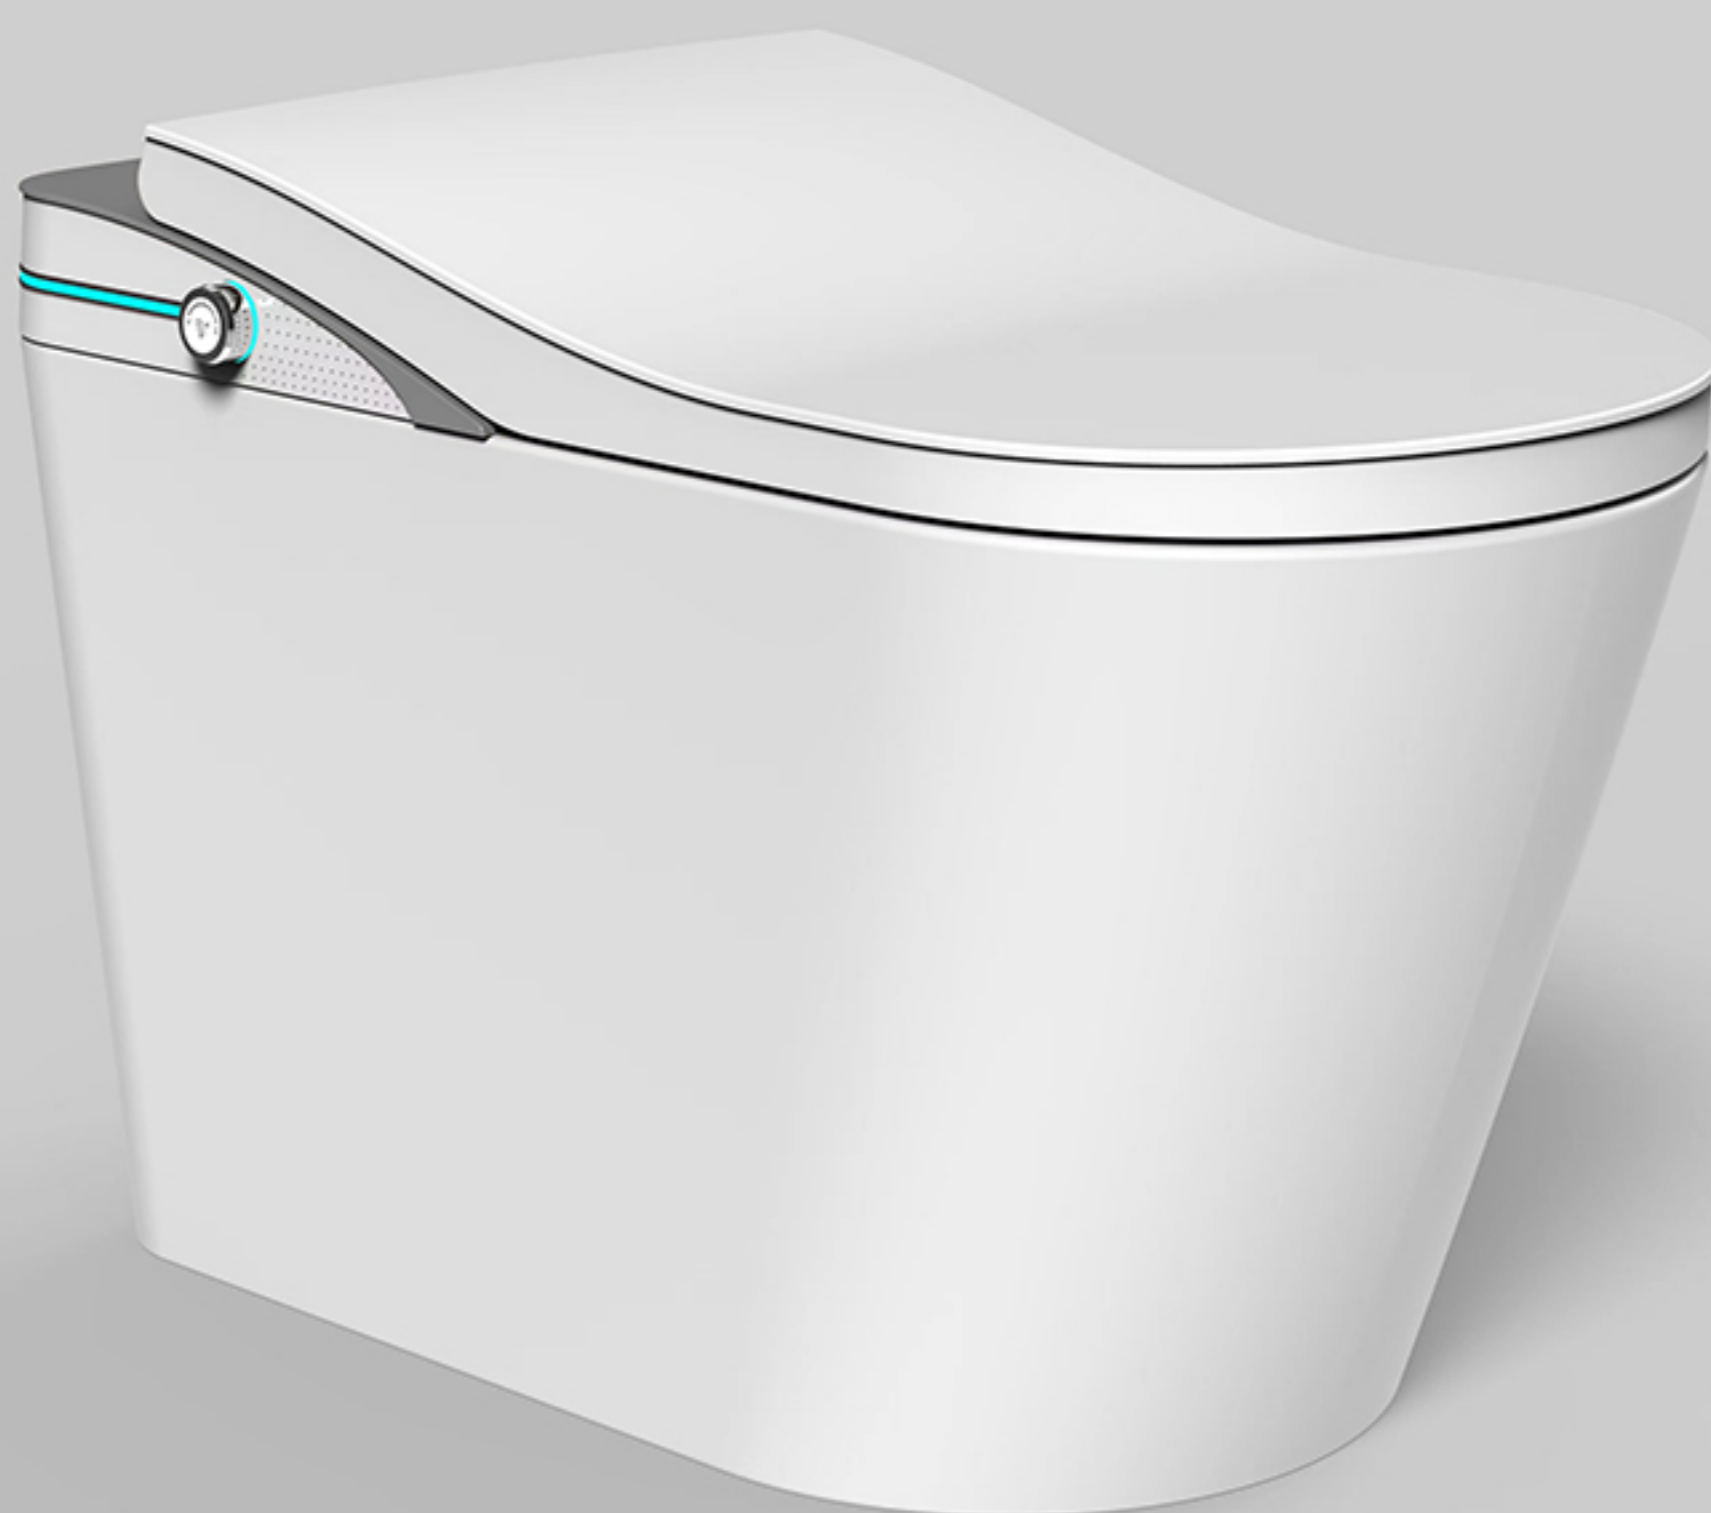

K1 smart intelligent

Material : ABS / Ceramic

size : 700 x 400 x 465 (mm)

110v/220v English Version

FUNCTION		Basic version	High version	Top version
Female washing	Flush during power failure	✓	✓	✓
Hip cleaning	Mute slow down			
Massage washing	Night light			
Moving washing	Leakage protection			
Self-cleaning nozzle	Energy saving			
One key stop	Double filtration			
Position adjustment	One key side knob			
Heated water instantly	Anti-fouling glaze			
Seat induction	Flame retardant material			
Seat heating	12V safety voltage			
Warm air drying	Smart remote			
Wind temperature adjustment	Anti bacterium seating			
Water temperature adjustment	Digital display screen			
Water pressure adjustment	Baby washing modes			
Auto flushing				
Manual Open/Close the Lid		✓		
Foot touch flushing		✓	✓	✓
Decorated light		✓	✓	✓
Foot touch open seat			✓	✓
Foot touch open cover			✓	✓
Auto open/close the cover			✓	✓
Control board				✓
UV sterilization				✓
Infrared healthy care				✓
Foam shield				✓
Voice control				✓
Baby seating				✓