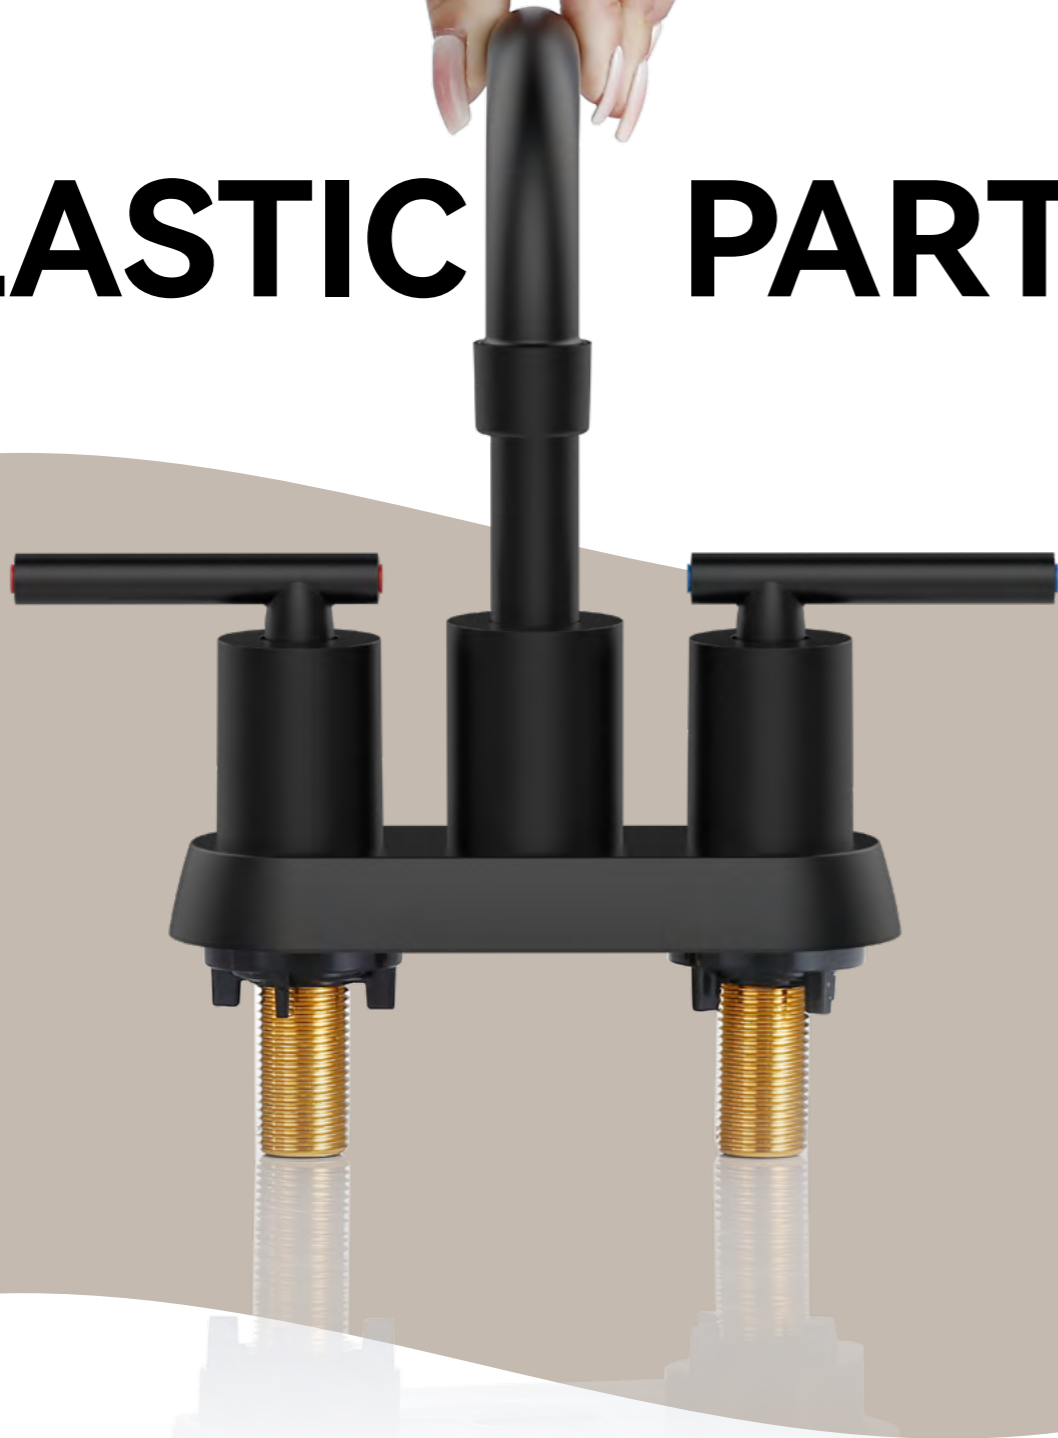

STAINLESS STEEL

The stainless steel faucet is meticulously crafted from high-quality 304 stainless steel material. It is sturdy and durable, with strong corrosion resistance and antioxidant properties, remaining as shiny as new even after long-term use. The precise valve core ensures smooth opening and closing without any dripping. Its simple and stylish design matches various decoration styles, adding a refined aesthetic to your kitchen and bathroom spaces.

BA015-1-MB (CUPC)
BB011-MB-K01

BF040-1-MB (CUPC)
BB040-MB-K01

BA015-9-ORB (CUPC)
BB015-ORB-K09

BA015-13-MB
BB011-MB-K13

BA011-7-ORB (CUPC)
BB011-ORB-B07

PLASTIC PARTS

MAKE WASHING A PLEASURE

Beautiful in appearance
 Feel thick lift open, left and right to switch hot and cold
 water, simple and quick

BEAUTIFUL IN APPEARANCE

Feel thick lift open, left and right to switch hot and cold water, simple and quick

CWF046-28-MBG
BC046-MBG-B24

STAINLESS STEEL FAUCET

Made of high quality 304 stainless steel material. Durable, corrosion resistance, oxidation resistance, long-term use is still bright as new. Precision spool ensures smooth opening and closing without dripping. Simple and stylish design, suitable for various decoration styles, add exquisite beauty to your kitchen and bathroom space.