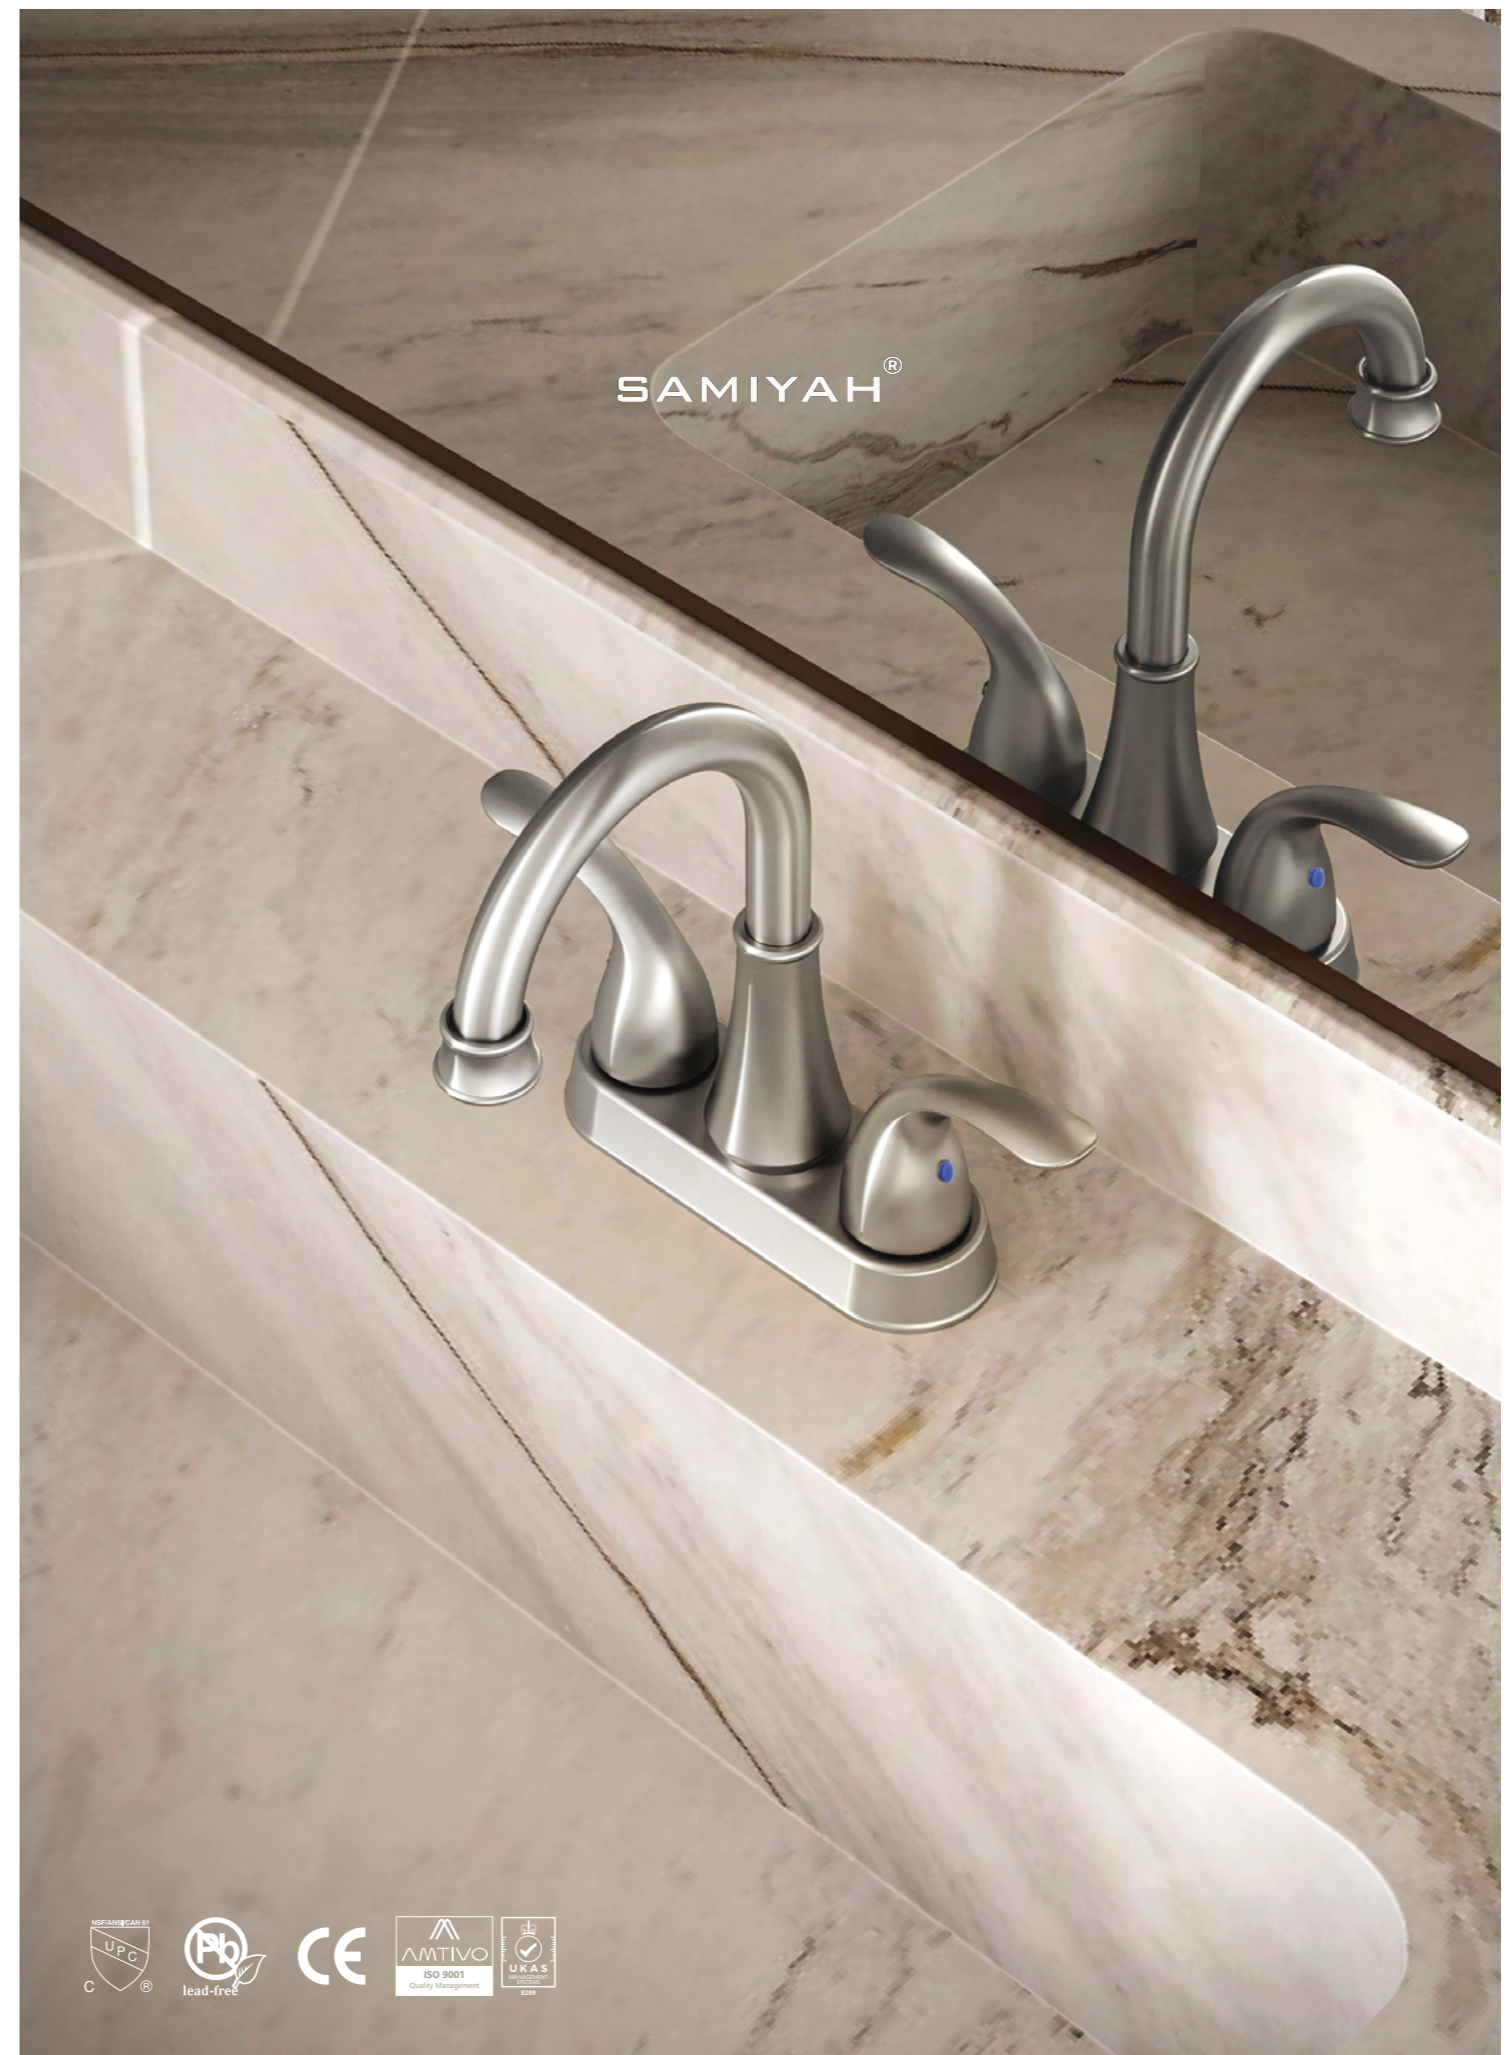

STAINLESS STEEL

The stainless steel faucet is meticulously crafted from high-quality 304 stainless steel material. It is sturdy and durable, with strong corrosion resistance and antioxidant properties, remaining as shiny as new even after long-term use. The precise valve core ensures smooth opening and closing without any dripping. Its simple and stylish design matches various decoration styles, adding a refined aesthetic to your kitchen and bathroom spaces.